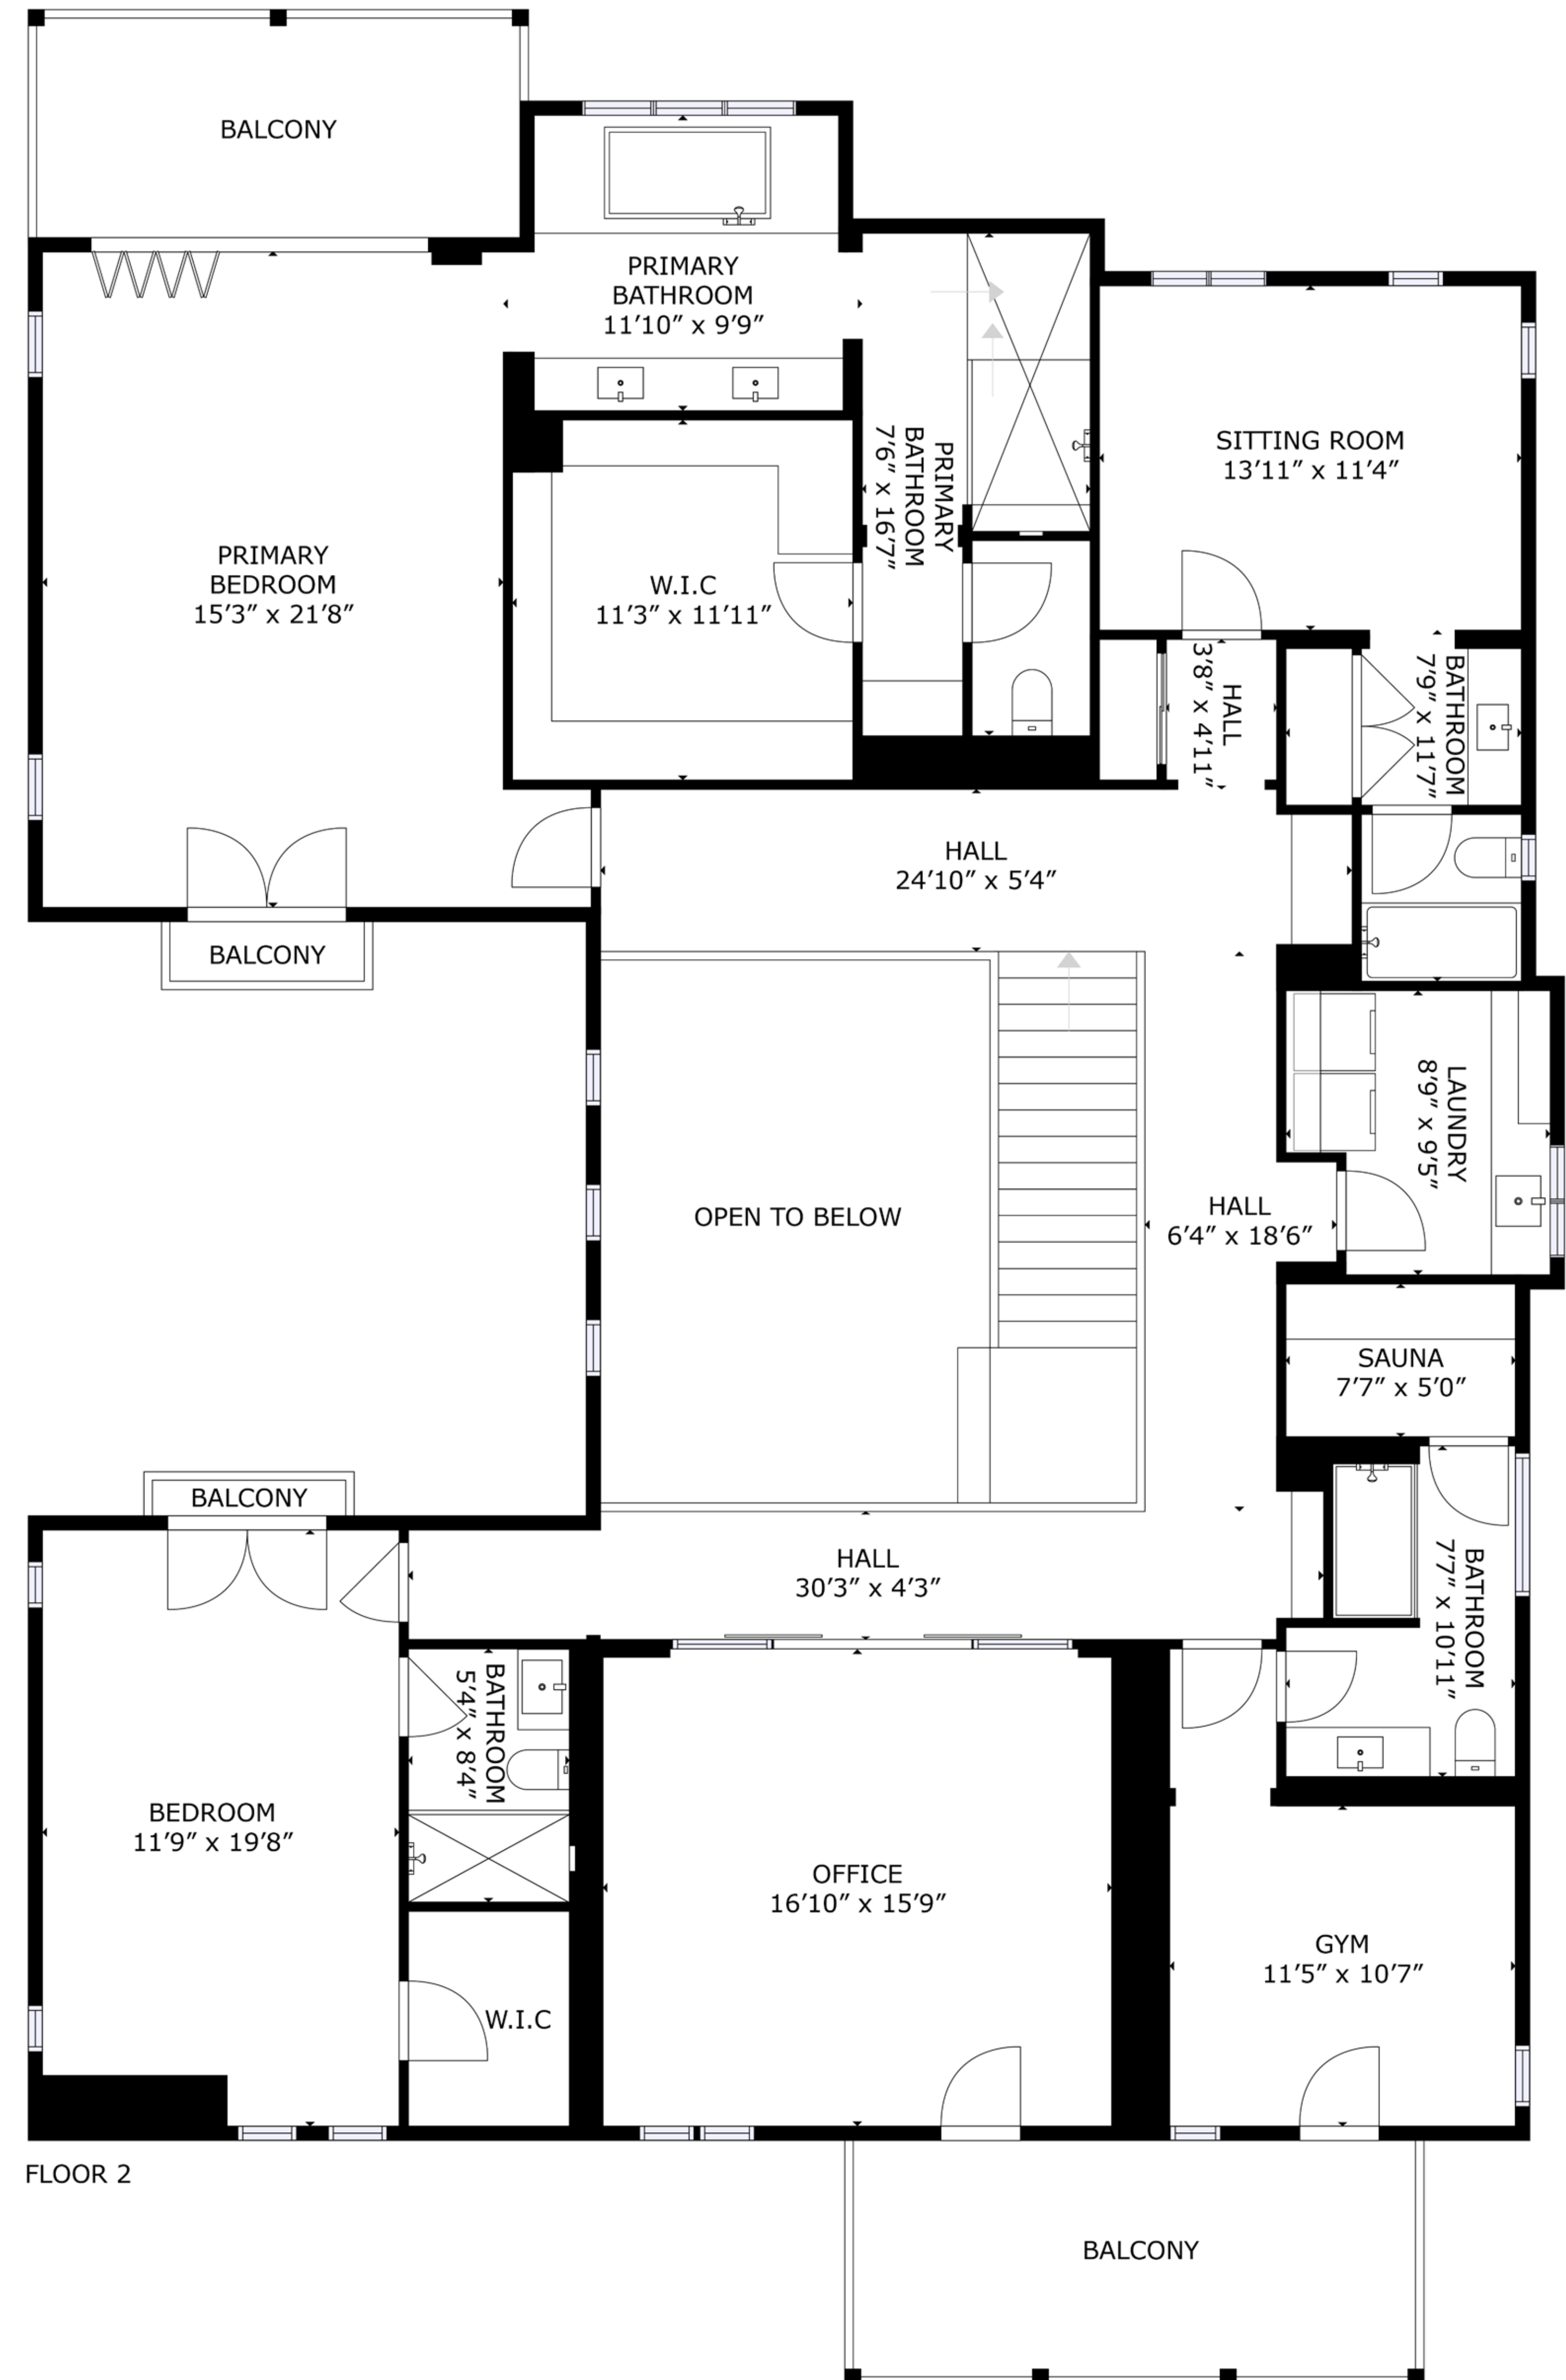

FLOOR 1

FLOOR 2

GROSS INTERNAL AREA
 FLOOR 1: 2150 sq.ft, FLOOR 2: 2383 sq.ft
 TOTAL: 4533 sq.ft

SIZES AND DIMENSIONS ARE APPROXIMATE, ACTUAL MAY VARY.